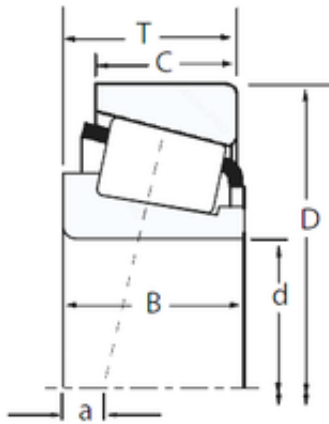

China 6202 Bearing Supplier

hot sale high quality Tapered Roller Bearing
30306 timken beraing

Bearing No. 30306

Size	30x72x20.75 mm
Bore Diameter	30 mm
Outer Diameter	72 mm
Width	20,75 mm
d	30 mm
D	72 mm
T	20,75 mm
B	19 mm
C	16 mm
R	1,5 mm
r	1,5 mm
Weight	0,39 Kg
Dynamic load rating radial (C)	67,7 kN
Calculation factor (e)	0,31

30306 Bearing 2D drawings and 3D CAD models